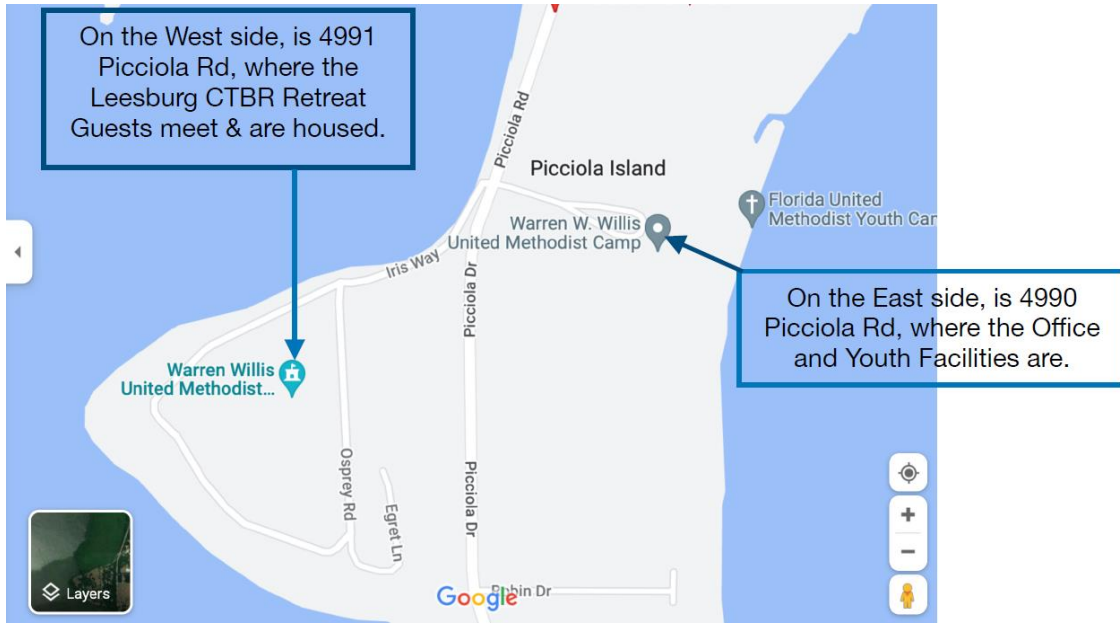

Use the address 4991 Picciola Rd, Fruitland Park, FL on your GPS

- 1 - Living Unit 1
- 2 - Living Unit 2
- 3 - Living Unit 3
- 4 - Living Unit 4
- 5 - Auditorium
- 6 - Lobby/Dining Hall
- 7 - Gold Room
- 8 - Green Room
- 9 - Blue Room
- 10 - Pearson Building
- 11 - Cokesbury Building
- 12 - Prayer Labyrinth
- 13 - Prayer Chapel
- 14 - Outdoor Chapel
- 15 - Activity Field
- 16 - RV Park and Pavilion
- 17 - Log Cabin
- 18 - Campfire Amphitheater
- 19 - Campfire Circle #1
- 20 - Campfire Circle #2
- 21 - Canoe Launch
- 22 - Archery Range
- 23 - Playground