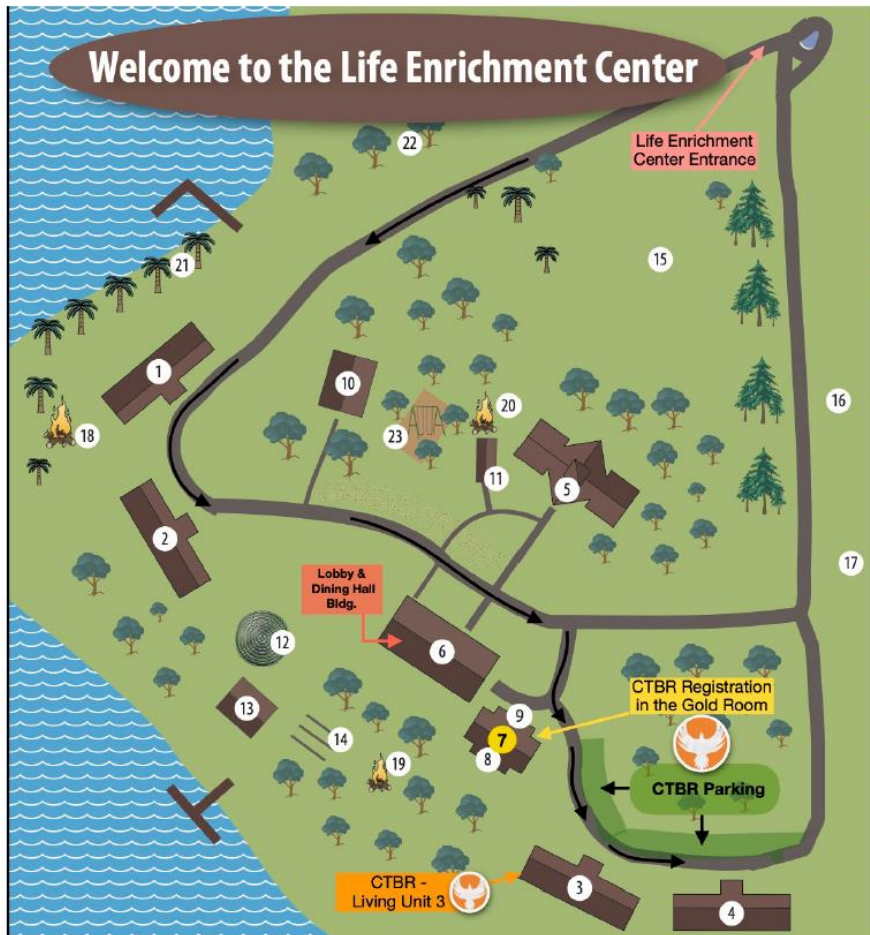

Use the address 4991 Picciola Rd, Fruitland Park, FL on your GPS

- 1 - Living Unit 1
- 2 - Living Unit 2
- 3 - Living Unit 3
- 4 - Living Unit 4
- 5 - Auditorium
- 6 - Lobby/Dining Hall
- 7 - Gold Room
- 8 - Green Room
- 9 - Blue Room
- 10 - Pearson Building
- 11 - Cokesbury Building
- 12 - Prayer Labyrinth
- 13 - Prayer Chapel
- 14 - Outdoor Chapel
- 15 - Activity Field
- 16 - RV Park and Pavilion
- 17 - Log Cabin
- 18 - Campfire Amphitheater
- 19 - Campfire Circle #1
- 20 - Campfire Circle #2
- 21 - Canoe Launch
- 22 - Archery Range
- 23 - Playground

Life Enrichment
 C - E N T E R
 4991 Picciola Rd.
 Fruitland Park, FL 34731
 Office: (352) 787-0313
Manager On Call: (352) 409-7871

www.lcretreats.org
www.lcprograms.org